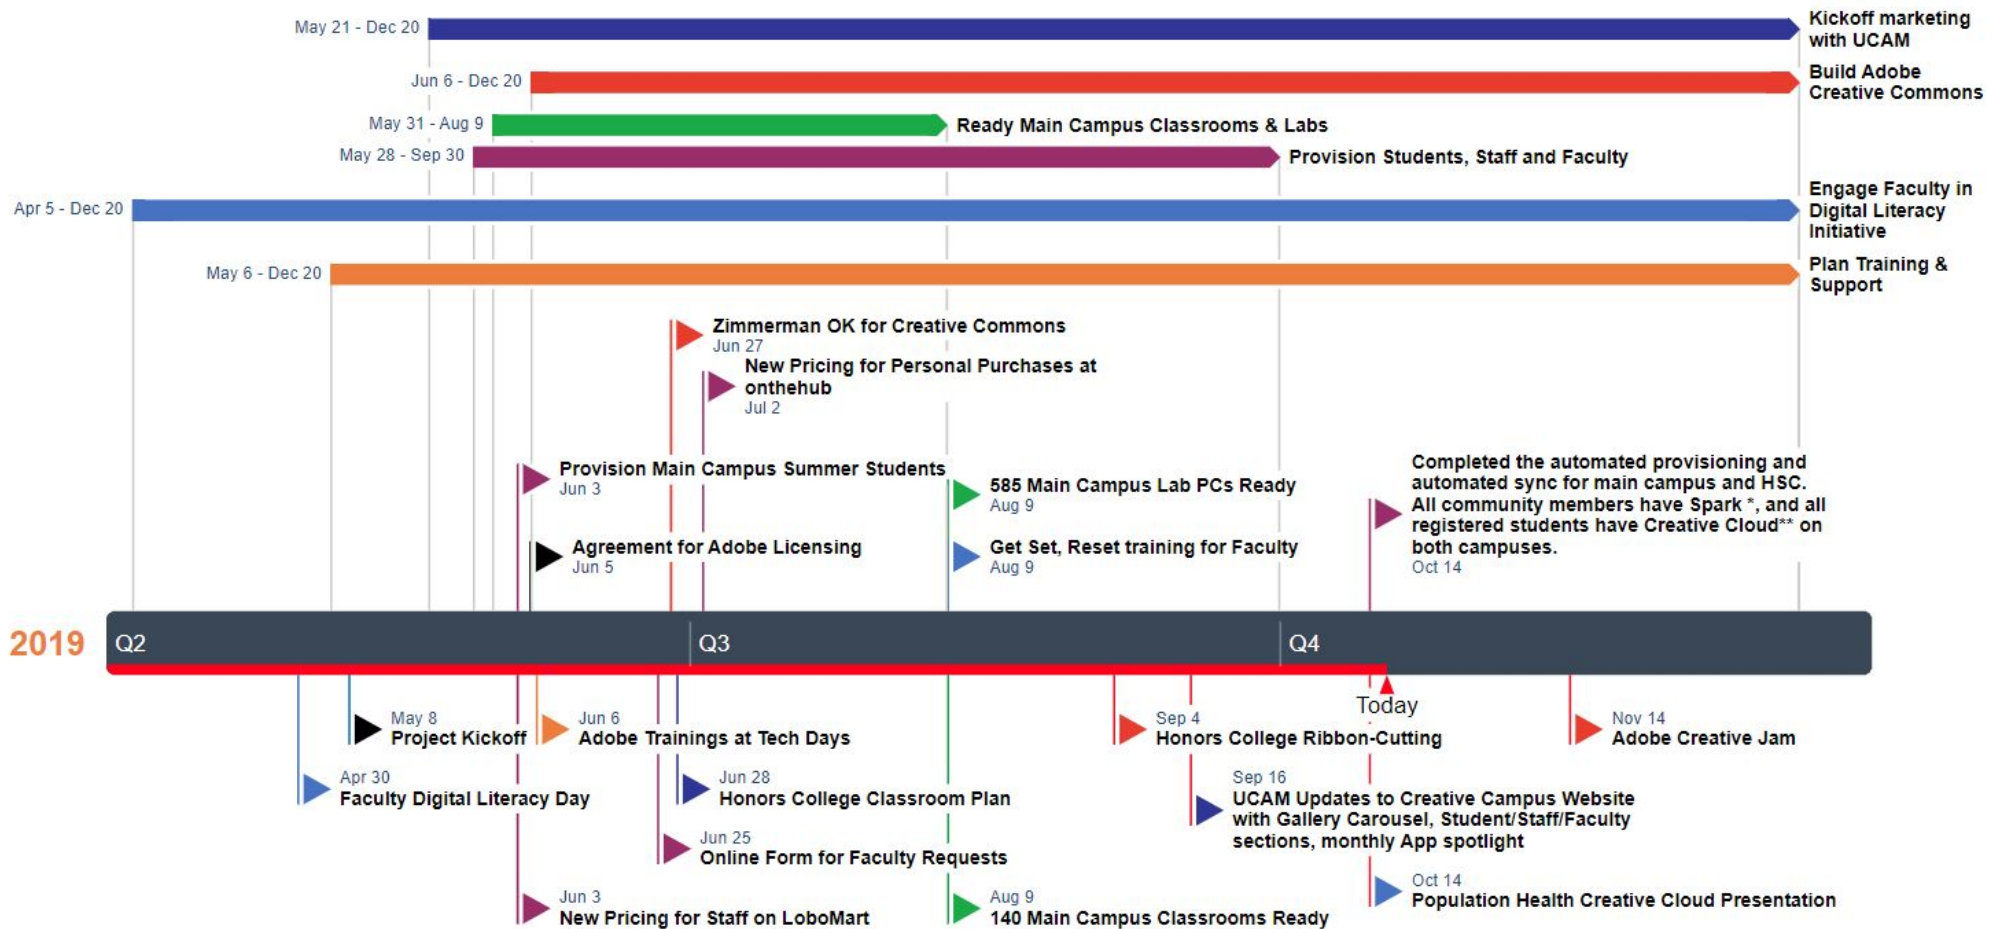

# Creative Campus Timeline

\* Main Spark = 62,491, HSC Spark = 18,106, \*\*Main Students = 20,130, HSC Students = 1,719